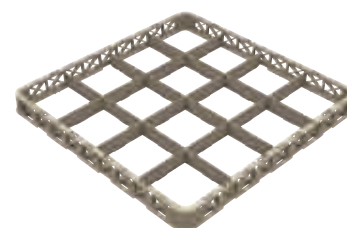

Compartment Size: 105 x 85mm

Length		430mm
Width		355mm
Height		120mm
Colour		Black

20 COMPARTMENT BASKET

PVC Coated

Compartment Size: 75 x 75mm

Length		430mm
Width		355mm
Height		120mm
Colour		Black

FLAP RACKS GLASS BASKETS

9 COMPARTMENT BASKET

Maximum Glass Diameter 151mm

Length		500mm
Width		500mm
Height		80mm

9 COMPARTMENT EXTENDER

Maximum Glass Diameter 151mm

Length		500mm
Width		500mm
Height		40mm

16 COMPARTMENT BASKET

Maximum Glass Diameter 113mm

Length		500mm
Width		500mm
Height		80mm

16 COMPARTMENT EXTENDER

Maximum Glass Diameter 113mm

Length		500mm
Width		500mm
Height		40mm

FLAP RACKS GLASS BASKETS

25 COMPARTMENT BASKET

Maximum Glass Diameter 89mm