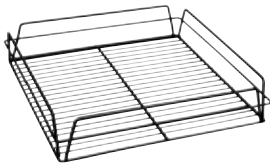

SQUARE GLASS BASKETS

GLASS BASKET
PVC Coated

Length | 355mm
Width | 355mm
Height | 75mm
Colour | Black

GLASS BASKET
PVC Coated

Length | 435mm
Width | 355mm
Height | 75mm
Colour | Black

GLASS BASKET
PVC Coated

Length | 355mm
Width | 355mm
Height | 125mm
Colour | Black

GLASS BASKET
PVC Coated

Length | 435mm
Width | 355mm
Height | 125mm
Colour | Black

STEMWARE COMPARTMENT BASKETS

12 COMPARTMENT BASKET
PVC Coated

Compartment Size: 110 x 105mm
Length | 430mm
Width | 355mm
Height | 215mm
Colour | Black

16 COMPARTMENT BASKET
PVC Coated

Compartment Size: 105 x 75mm
Length | 430mm
Width | 355mm
Height | 215mm
Colour | Black

20 COMPARTMENT BASKET
PVC Coated

Compartment Size: 80 x 80mm
Length | 430mm
Width | 355mm
Height | 215mm
Colour | Black

Length		500mm
Width		500mm
Height		80mm

25 COMPARTMENT EXTENDER

Maximum Glass Diameter 89mm

Length		500mm
Width		500mm
Height		40mm

36 COMPARTMENT BASKET

Maximum Glass Diameter 73mm

Length		500mm
Width		500mm
Height		80mm