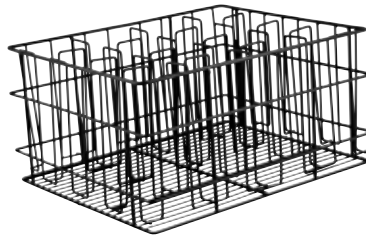

SQUARE GLASS BASKETS

GLASS BASKET
PVC Coated

Length | 355mm
Width | 355mm
Height | 75mm
Colour | Black

GLASS BASKET
PVC Coated

Length | 435mm
Width | 355mm
Height | 75mm
Colour | Black

GLASS BASKET
PVC Coated

Length | 355mm
Width | 355mm
Height | 125mm
Colour | Black

GLASS BASKET
PVC Coated

Length | 435mm
Width | 355mm
Height | 125mm
Colour | Black

STEMWARE COMPARTMENT BASKETS

12 COMPARTMENT BASKET
PVC Coated

Compartment Size: 110 x 105mm
Length | 430mm
Width | 355mm
Height | 215mm
Colour | Black

16 COMPARTMENT BASKET
PVC Coated

Compartment Size: 105 x 75mm
Length | 430mm
Width | 355mm
Height | 215mm
Colour | Black

20 COMPARTMENT BASKET
PVC Coated

Compartment Size: 80 x 80mm
Length | 430mm
Width | 355mm
Height | 215mm
Colour | Black

30 COMPARTMENT BASKET
PVC Coated

Compartment Size: 60 x 60mm
Length | 430mm
Width | 355mm
Height | 215mm
Colour | Black

TUMBLER COMPARTMENT BASKETS

12 COMPARTMENT BASKET
PVC Coated

Compartment Size: 105 x 120mm
Length | 430mm
Width | 355mm
Height | 75mm
Colour | Black