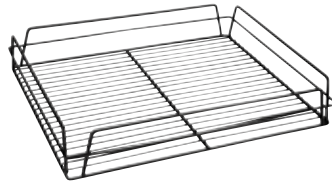

SQUARE GLASS BASKETS

GLASS BASKET
PVC Coated

Length | 355mm
Width | 355mm
Height | 75mm
Colour | Black

GLASS BASKET
PVC Coated

Length | 435mm
Width | 355mm
Height | 75mm
Colour | Black

GLASS BASKET
PVC Coated

Length | 355mm
Width | 355mm
Height | 125mm
Colour | Black

GLASS BASKET
PVC Coated

Length | 435mm
Width | 355mm
Height | 125mm
Colour | Black

STEMWARE COMPARTMENT BASKETS

12 COMPARTMENT BASKET
PVC Coated

Compartment Size: 110 x 105mm
Length | 430mm
Width | 355mm
Height | 215mm
Colour | Black

16 COMPARTMENT BASKET
PVC Coated

Compartment Size: 105 x 75mm
Length | 430mm
Width | 355mm
Height | 215mm
Colour | Black

20 COMPARTMENT BASKET
PVC Coated

Compartment Size: 80 x 80mm
Length | 430mm
Width | 355mm
Height | 215mm
Colour | Black

Length		500mm
Width		500mm
Height		80mm

25 COMPARTMENT EXTENDER

Maximum Glass Diameter 89mm

Length		500mm
Width		500mm
Height		40mm

36 COMPARTMENT BASKET

Maximum Glass Diameter 73mm

Length		500mm
Width		500mm
Height		80mm