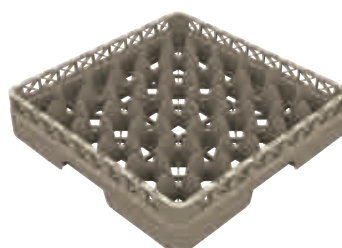

Length		500mm
Width		500mm
Height		80mm

16 COMPARTMENT EXTENDER

Maximum Glass Diameter 113mm

Length		500mm
Width		500mm
Height		40mm

FLAP RACKS GLASS BASKETS

25 COMPARTMENT BASKET

Maximum Glass Diameter 89mm

Length		500mm
Width		500mm
Height		80mm

25 COMPARTMENT EXTENDER

Maximum Glass Diameter 89mm

Length		500mm
Width		500mm
Height		40mm

36 COMPARTMENT BASKET

Maximum Glass Diameter 73mm

Length		500mm
Width		500mm
Height		80mm