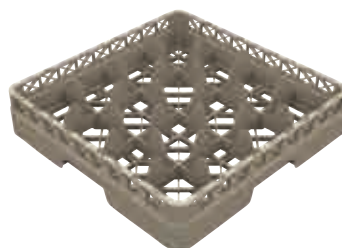

Compartment Size: 105 x 85mm

Length		430mm
Width		355mm
Height		120mm
Colour		Black

20 COMPARTMENT BASKET

PVC Coated

Compartment Size: 75 x 75mm

Length		430mm
Width		355mm
Height		120mm
Colour		Black

FLAP RACKS GLASS BASKETS

9 COMPARTMENT BASKET

Maximum Glass Diameter 151mm

Length		500mm
Width		500mm
Height		80mm

9 COMPARTMENT EXTENDER

Maximum Glass Diameter 151mm

Length		500mm
Width		500mm
Height		40mm

16 COMPARTMENT BASKET

Maximum Glass Diameter 113mm

Length		500mm
Width		500mm
Height		80mm

16 COMPARTMENT EXTENDER

Maximum Glass Diameter 113mm

Length		500mm
Width		500mm
Height		40mm

FLAP RACKS GLASS BASKETS

25 COMPARTMENT BASKET

Maximum Glass Diameter 89mm