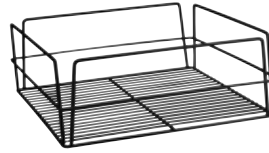

SQUARE GLASS BASKETS

GLASS BASKET
PVC Coated

Length | 355mm
Width | 355mm
Height | 75mm
Colour | Black

GLASS BASKET
PVC Coated

Length | 435mm
Width | 355mm
Height | 75mm
Colour | Black

GLASS BASKET
PVC Coated

Length | 355mm
Width | 355mm
Height | 125mm
Colour | Black

GLASS BASKET
PVC Coated

Length | 435mm
Width | 355mm
Height | 125mm
Colour | Black

STEMWARE COMPARTMENT BASKETS

12 COMPARTMENT BASKET
PVC Coated

Compartment Size: 110 x 105mm
Length | 430mm
Width | 355mm
Height | 215mm
Colour | Black

16 COMPARTMENT BASKET
PVC Coated

Compartment Size: 105 x 75mm
Length | 430mm
Width | 355mm
Height | 215mm
Colour | Black

20 COMPARTMENT BASKET
PVC Coated

Compartment Size: 80 x 80mm
Length | 430mm
Width | 355mm
Height | 215mm
Colour | Black

16 COMPARTMENT BASKET
PVC Coated

Compartment Size: 105 x 75mm
Length | 430mm
Width | 355mm
Height | 75mm
Colour | Black

20 COMPARTMENT BASKET
PVC Coated

Compartment Size: 75 x 75mm
Length | 430mm
Width | 355mm
Height | 75mm
Colour | Black