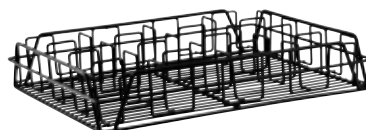

16 COMPARTMENT BASKET
PVC Coated

Compartment Size: 105 x 75mm
Length | 430mm
Width | 355mm
Height | 215mm
Colour | Black

20 COMPARTMENT BASKET
PVC Coated

Compartment Size: 80 x 80mm
Length | 430mm
Width | 355mm
Height | 215mm
Colour | Black

30 COMPARTMENT BASKET
PVC Coated

Compartment Size: 60 x 60mm
Length | 430mm
Width | 355mm
Height | 215mm
Colour | Black

TUMBLER COMPARTMENT BASKETS

12 COMPARTMENT BASKET
PVC Coated

Compartment Size: 105 x 120mm
Length | 430mm
Width | 355mm
Height | 75mm
Colour | Black

16 COMPARTMENT BASKET
PVC Coated

Compartment Size: 105 x 75mm
Length | 430mm
Width | 355mm
Height | 75mm
Colour | Black

20 COMPARTMENT BASKET
PVC Coated

Compartment Size: 75 x 75mm
Length | 430mm
Width | 355mm
Height | 75mm
Colour | Black

GLASS BASKETS

TUMBLER COMPARTMENT BASKETS

12 COMPARTMENT BASKET

PVC Coated

Compartment Size: 105 x 115mm

Length		430mm
Width		355mm
Height		120mm
Colour		Black

16 COMPARTMENT BASKET

PVC Coated