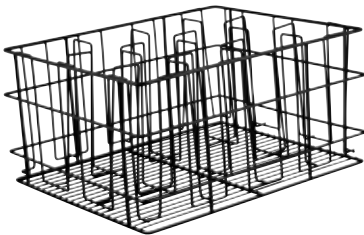

SQUARE GLASS BASKETS

GLASS BASKET
PVC Coated

Length | 355mm
Width | 355mm
Height | 75mm
Colour | Black

GLASS BASKET
PVC Coated

Length | 435mm
Width | 355mm
Height | 75mm
Colour | Black

GLASS BASKET
PVC Coated

Length | 355mm
Width | 355mm
Height | 125mm
Colour | Black

GLASS BASKET
PVC Coated

Length | 435mm
Width | 355mm
Height | 125mm
Colour | Black

STEMWARE COMPARTMENT BASKETS

12 COMPARTMENT BASKET
PVC Coated

Compartment Size: 110 x 105mm
Length | 430mm
Width | 355mm
Height | 215mm
Colour | Black

16 COMPARTMENT BASKET
PVC Coated

Compartment Size: 105 x 75mm
Length | 430mm
Width | 355mm
Height | 215mm
Colour | Black

20 COMPARTMENT BASKET
PVC Coated

Compartment Size: 80 x 80mm
Length | 430mm
Width | 355mm
Height | 215mm
Colour | Black

16 COMPARTMENT BASKET
PVC Coated

Compartment Size: 105 x 75mm
Length | 430mm
Width | 355mm
Height | 75mm
Colour | Black

20 COMPARTMENT BASKET
PVC Coated

Compartment Size: 75 x 75mm
Length | 430mm
Width | 355mm
Height | 75mm
Colour | Black