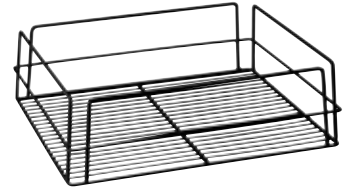

SQUARE GLASS BASKETS

GLASS BASKET
PVC Coated

Length | 355mm
Width | 355mm
Height | 75mm
Colour | Black

GLASS BASKET
PVC Coated

Length | 435mm
Width | 355mm
Height | 75mm
Colour | Black

GLASS BASKET
PVC Coated

Length | 355mm
Width | 355mm
Height | 125mm
Colour | Black

GLASS BASKET
PVC Coated

Length | 435mm
Width | 355mm
Height | 125mm
Colour | Black

STEMWARE COMPARTMENT BASKETS

12 COMPARTMENT BASKET
PVC Coated

Compartment Size: 110 x 105mm
Length | 430mm
Width | 355mm
Height | 215mm
Colour | Black

16 COMPARTMENT BASKET
PVC Coated

Compartment Size: 105 x 75mm
Length | 430mm
Width | 355mm
Height | 215mm
Colour | Black

20 COMPARTMENT BASKET
PVC Coated

Compartment Size: 80 x 80mm
Length | 430mm
Width | 355mm
Height | 215mm
Colour | Black

30 COMPARTMENT BASKET
PVC Coated

Compartment Size: 60 x 60mm
Length | 430mm
Width | 355mm
Height | 215mm
Colour | Black

TUMBLER COMPARTMENT BASKETS

12 COMPARTMENT BASKET
PVC Coated

Compartment Size: 105 x 120mm
Length | 430mm
Width | 355mm
Height | 75mm
Colour | Black