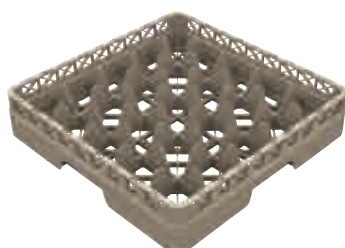

Length		500mm
Width		500mm
Height		80mm

16 COMPARTMENT EXTENDER

Maximum Glass Diameter 113mm

Length		500mm
Width		500mm
Height		40mm

FLAP RACKS GLASS BASKETS

25 COMPARTMENT BASKET

Maximum Glass Diameter 89mm

Length		500mm
Width		500mm
Height		80mm

25 COMPARTMENT EXTENDER

Maximum Glass Diameter 89mm

Length		500mm
Width		500mm
Height		40mm

36 COMPARTMENT BASKET

Maximum Glass Diameter 73mm

Length		500mm
Width		500mm
Height		80mm