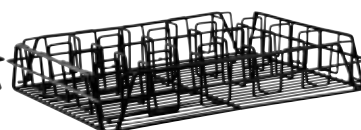

16 COMPARTMENT BASKET
PVC Coated

Compartment Size: 105 x 75mm
Length | 430mm
Width | 355mm
Height | 215mm
Colour | Black

20 COMPARTMENT BASKET
PVC Coated

Compartment Size: 80 x 80mm
Length | 430mm
Width | 355mm
Height | 215mm
Colour | Black

30 COMPARTMENT BASKET
PVC Coated

Compartment Size: 60 x 60mm
Length | 430mm
Width | 355mm
Height | 215mm
Colour | Black

TUMBLER COMPARTMENT BASKETS

12 COMPARTMENT BASKET
PVC Coated

Compartment Size: 105 x 120mm
Length | 430mm
Width | 355mm
Height | 75mm
Colour | Black

16 COMPARTMENT BASKET
PVC Coated

Compartment Size: 105 x 75mm
Length | 430mm
Width | 355mm
Height | 75mm
Colour | Black

20 COMPARTMENT BASKET
PVC Coated

Compartment Size: 75 x 75mm
Length | 430mm
Width | 355mm
Height | 75mm
Colour | Black

GLASS BASKETS

TUMBLER COMPARTMENT BASKETS

12 COMPARTMENT BASKET

PVC Coated

Compartment Size: 105 x 115mm

Length		430mm
Width		355mm
Height		120mm
Colour		Black

16 COMPARTMENT BASKET

PVC Coated