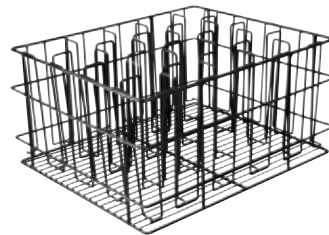

SQUARE GLASS BASKETS

GLASS BASKET
PVC Coated

Length | 355mm
Width | 355mm
Height | 75mm
Colour | Black

GLASS BASKET
PVC Coated

Length | 435mm
Width | 355mm
Height | 75mm
Colour | Black

GLASS BASKET
PVC Coated

Length | 355mm
Width | 355mm
Height | 125mm
Colour | Black

GLASS BASKET
PVC Coated

Length | 435mm
Width | 355mm
Height | 125mm
Colour | Black

STEMWARE COMPARTMENT BASKETS

12 COMPARTMENT BASKET
PVC Coated

Compartment Size: 110 x 105mm
Length | 430mm
Width | 355mm
Height | 215mm
Colour | Black

16 COMPARTMENT BASKET
PVC Coated

Compartment Size: 105 x 75mm
Length | 430mm
Width | 355mm
Height | 215mm
Colour | Black

20 COMPARTMENT BASKET
PVC Coated

Compartment Size: 80 x 80mm
Length | 430mm
Width | 355mm
Height | 215mm
Colour | Black

30 COMPARTMENT BASKET
PVC Coated

Compartment Size: 60 x 60mm
Length | 430mm
Width | 355mm
Height | 215mm
Colour | Black

TUMBLER COMPARTMENT BASKETS

12 COMPARTMENT BASKET
PVC Coated

Compartment Size: 105 x 120mm
Length | 430mm
Width | 355mm
Height | 75mm
Colour | Black