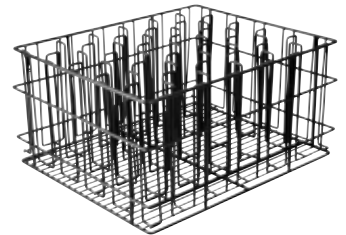

SQUARE GLASS BASKETS

GLASS BASKET
PVC Coated

Length | 355mm
Width | 355mm
Height | 75mm
Colour | Black

GLASS BASKET
PVC Coated

Length | 435mm
Width | 355mm
Height | 75mm
Colour | Black

GLASS BASKET
PVC Coated

Length | 355mm
Width | 355mm
Height | 125mm
Colour | Black

GLASS BASKET
PVC Coated

Length | 435mm
Width | 355mm
Height | 125mm
Colour | Black

STEMWARE COMPARTMENT BASKETS

12 COMPARTMENT BASKET
PVC Coated

Compartment Size: 110 x 105mm
Length | 430mm
Width | 355mm
Height | 215mm
Colour | Black

16 COMPARTMENT BASKET
PVC Coated

Compartment Size: 105 x 75mm
Length | 430mm
Width | 355mm
Height | 215mm
Colour | Black

20 COMPARTMENT BASKET
PVC Coated

Compartment Size: 80 x 80mm
Length | 430mm
Width | 355mm
Height | 215mm
Colour | Black

30 COMPARTMENT BASKET
PVC Coated

Compartment Size: 60 x 60mm
Length | 430mm
Width | 355mm
Height | 215mm
Colour | Black

TUMBLER COMPARTMENT BASKETS

12 COMPARTMENT BASKET
PVC Coated

Compartment Size: 105 x 120mm
Length | 430mm
Width | 355mm
Height | 75mm
Colour | Black