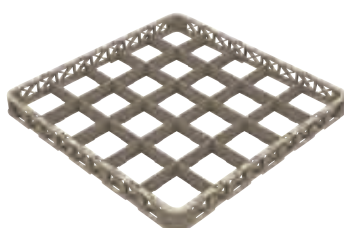

Length		500mm
Width		500mm
Height		80mm

16 COMPARTMENT EXTENDER

Maximum Glass Diameter 113mm

Length		500mm
Width		500mm
Height		40mm

FLAP RACKS GLASS BASKETS

25 COMPARTMENT BASKET

Maximum Glass Diameter 89mm

Length		500mm
Width		500mm
Height		80mm

25 COMPARTMENT EXTENDER

Maximum Glass Diameter 89mm

Length		500mm
Width		500mm
Height		40mm

36 COMPARTMENT BASKET

Maximum Glass Diameter 73mm

Length		500mm
Width		500mm
Height		80mm