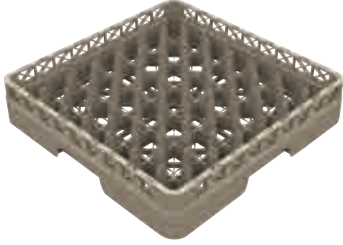

Length		500mm
Width		500mm
Height		80mm

16 COMPARTMENT EXTENDER

Maximum Glass Diameter 113mm

Length		500mm
Width		500mm
Height		40mm

FLAP RACKS GLASS BASKETS

25 COMPARTMENT BASKET

Maximum Glass Diameter 89mm

Length		500mm
Width		500mm
Height		80mm

25 COMPARTMENT EXTENDER

Maximum Glass Diameter 89mm

Length		500mm
Width		500mm
Height		40mm

36 COMPARTMENT BASKET

Maximum Glass Diameter 73mm

Length		500mm
Width		500mm
Height		80mm

36 COMPARTMENT EXTENDER

Maximum Glass Diameter 73mm

Length		500mm
Width		500mm
Height		40mm

GLASS BASKETS

FLAP RACKS GLASS BASKETS

49 COMPARTMENT BASKET
Maximum Glass Diameter 63mm

Length | 500mm
Width | 500mm
Height | 80mm